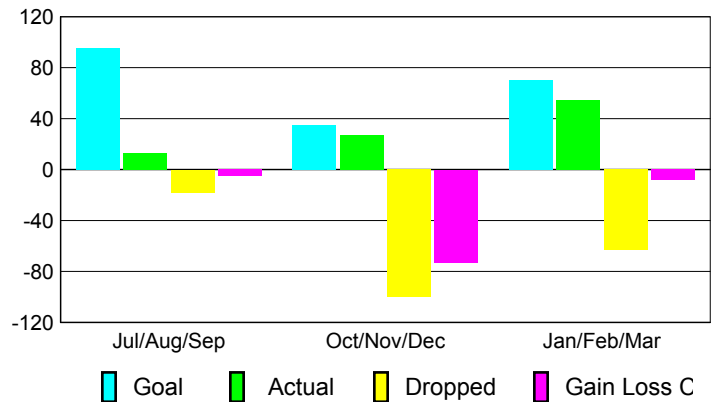

### YTD Status Quo Clubs 2009-2010

Status Quo Clubs Compared to Status Quo Members

## MEMBERSHIP

**Membership Results  
2009-2010**

**Membership  
2008-2009**

Month	Net Memb Goal	Actual New Memb	Actual Dropped Memb	Gain/Loss of Memb	Gain/Loss of Memb
Jul/Aug/Sep	95	13	-18	-5	16
Oct/Nov/Dec	35	27	-100	-73	-2
Jan/Feb/Mar	70	55	-63	-8	79
<b>Totals</b>	<b>200</b>	<b>95</b>	<b>-181</b>	<b>-86</b>	<b>93</b>

### Membership Results 2009-2010

Goal, New, Dropped, Gain/Loss

### Comparison of Membership Gain/Loss

Current Year Compared to the Previous Year