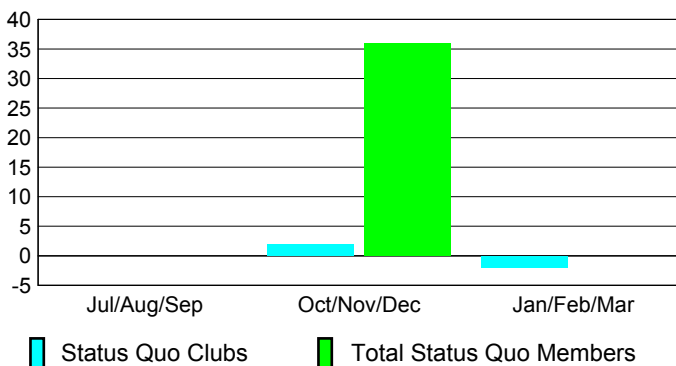

## CLUBS

**Club Results  
2009-2010**

**Clubs  
2008-2009**

Month	New Club Goal	Actual New Clubs	Actual Dropped Clubs	Gain/Loss of Clubs	Gain/Loss of Clubs
Jul/Aug/Sep	1	0	-1	-1	0
Oct/Nov/Dec	0	0	0	0	1
Jan/Feb/Mar	1	1	-2	-1	1
<b>Totals</b>	<b>2</b>	<b>1</b>	<b>-3</b>	<b>-2</b>	<b>2</b>

### Club Results 2009-2010

Goal, New, Dropped, Gain/Loss

### Comparison of Club Gain/Loss

Current Year Compared to the Previous Year

### YTD Status Quo Clubs 2009-2010

Status Quo Clubs Compared to Status Quo Members