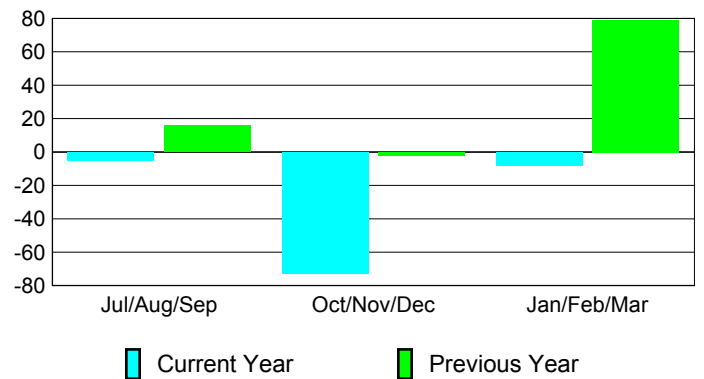

Comparison of Membership Gain/Loss

Current Year Compared to the Previous Year