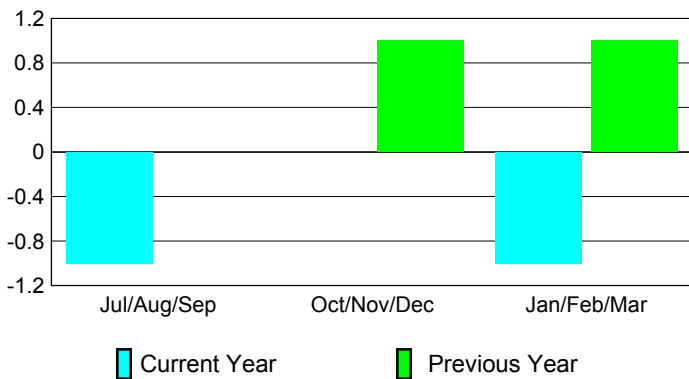

Comparison of Club Gain/Loss

Current Year Compared to the Previous Year