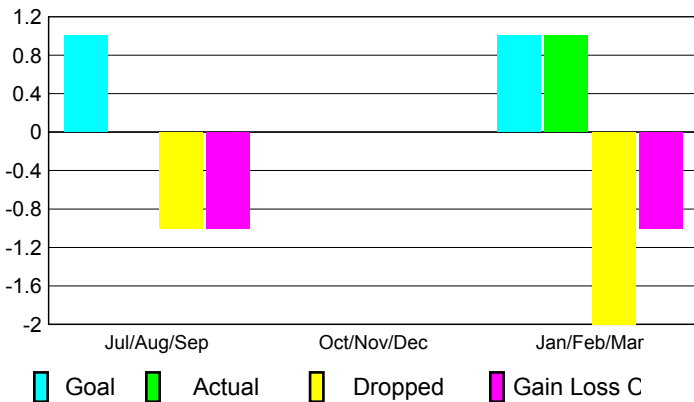

## CLUBS

**Club Results  
2009-2010**

**Clubs  
2008-2009**

Month	New Club Goal	Actual New Clubs	Actual Dropped Clubs	Gain/Loss of Clubs	Gain/Loss of Clubs
Jul/Aug/Sep	1	0	-1	-1	0
Oct/Nov/Dec	0	0	0	0	1
Jan/Feb/Mar	1	1	-2	-1	1
<b>Totals</b>	<b>2</b>	<b>1</b>	<b>-3</b>	<b>-2</b>	<b>2</b>

### Club Results 2009-2010

Goal, New, Dropped, Gain/Loss

### Comparison of Club Gain/Loss

Current Year Compared to the Previous Year